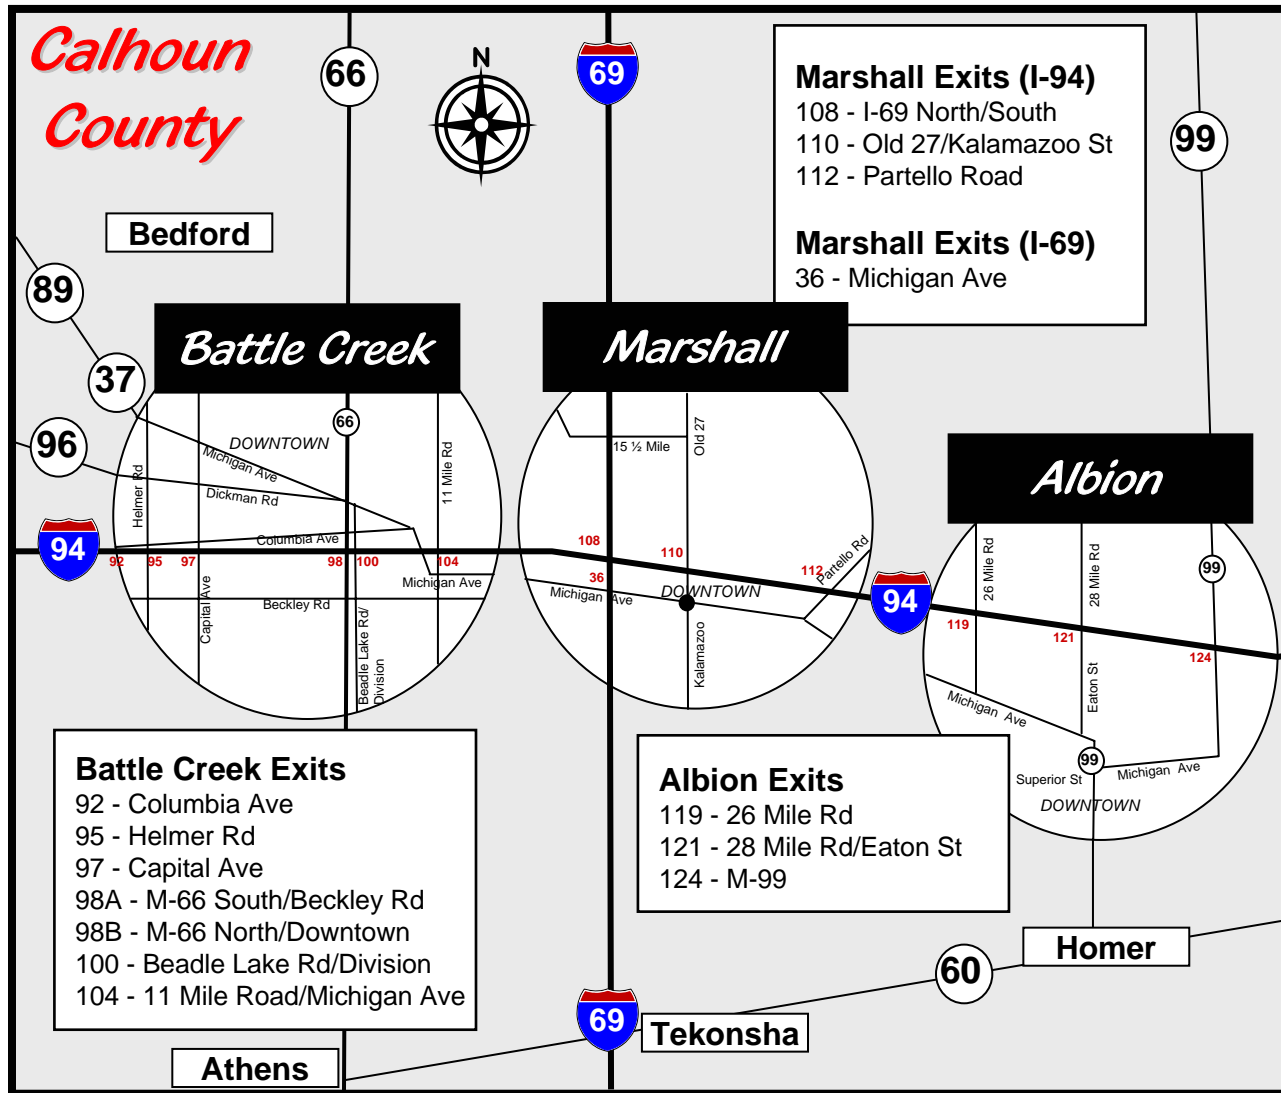

CALHOUN COUNTY VISITOR INFORMATION CENTERS

Battle Creek/Calhoun County Convention and Visitors Bureau

77 East Michigan Avenue
 Suite 100
 Battle Creek, MI 49017
 Phone: 269.962.2240/800.397.2240
 Hours: M – F 8:30 – 5:00
 SAT CLOSED
 SUN CLOSED

Binder Park Zoo

7400 Division Drive
 Battle Creek, MI 49014
 Phone: 269.979.1351
 Hours: M – F 9:00 – 5:00
 SAT 9:00 – 6:00
 HOL 9:00 - 6:00
 SUN 11:00 – 6:00

Marshall Area Chamber of Commerce

424 E. Michigan Ave.
 Marshall, MI 49068
 Phone: 269.781.5163/800.877.5163
 Hours: M - F 8:30 - 4:30
 SAT 10:00 - 3:00
 SUN 1:00 - 4:00